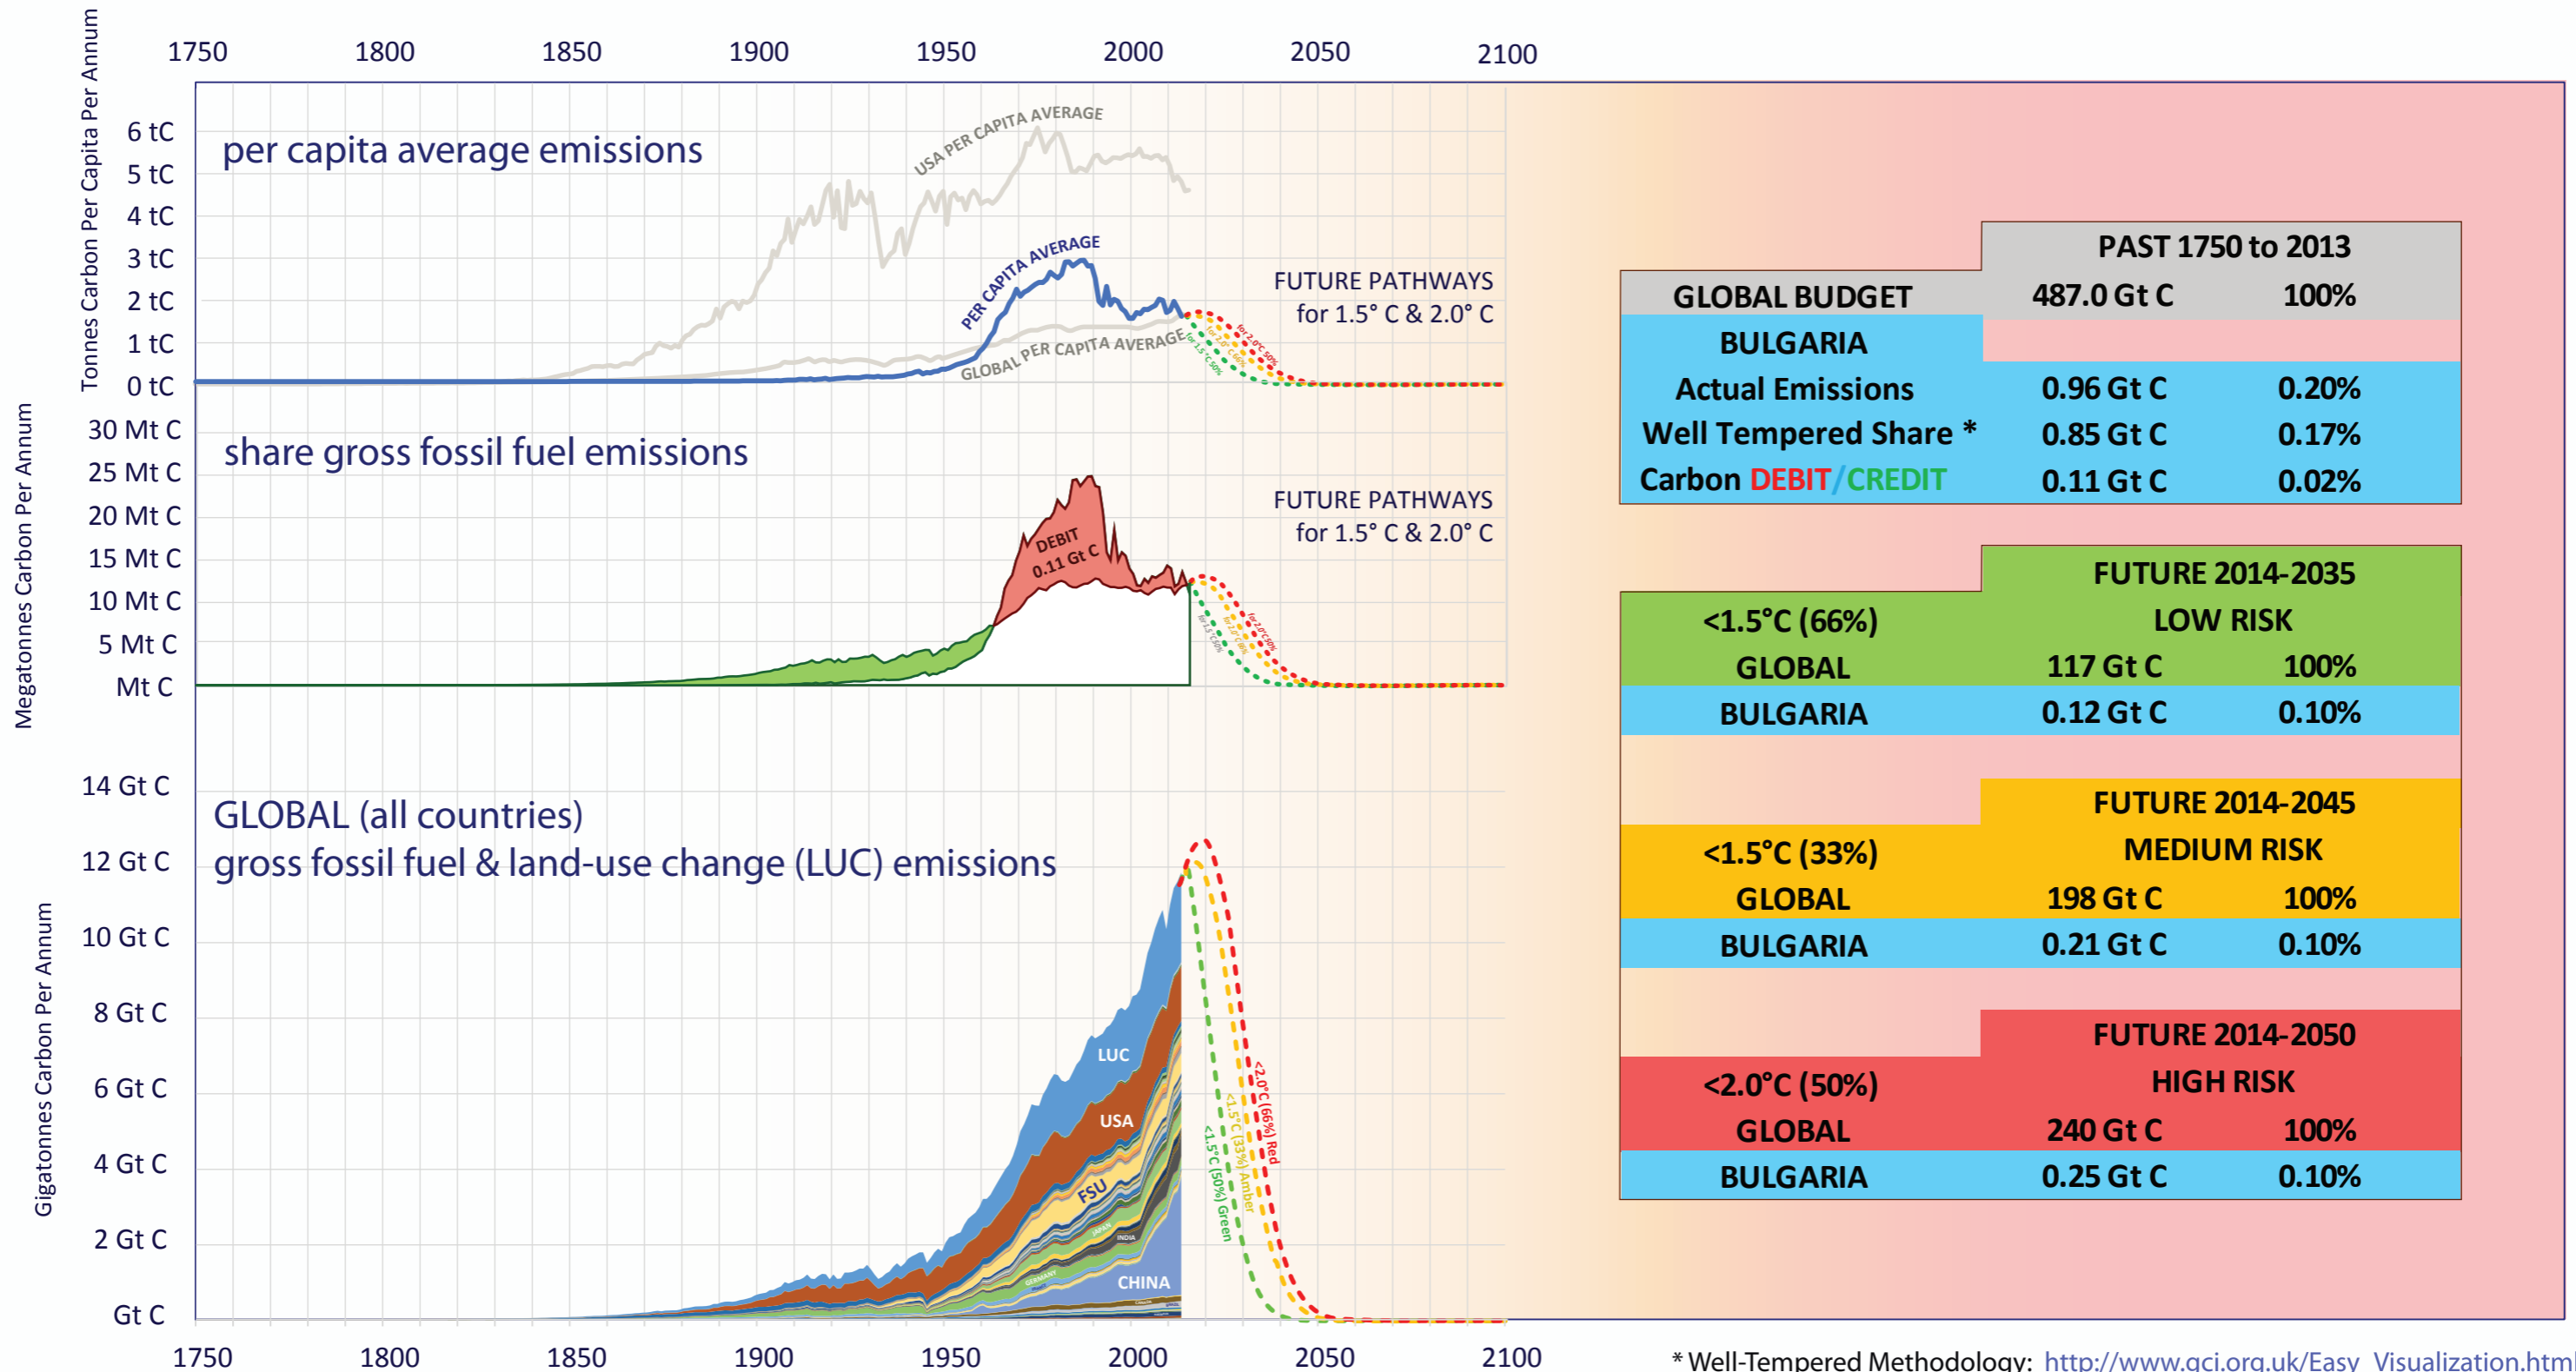

# BULGARIA & GLOBAL CO<sub>2</sub> EMISSIONS

Per Capita & Gross Emissions over time compared to global average.  
 Carbon **Credit/Debit** accumulated 1750-2013 in Gigatonnes of Carbon (Gt C).  
 Shares of budgets for 1.5°C & 2.0°C 2014-2050 & INDC.

\* Well-Tempered Methodology: [http://www.gci.org.uk/Easy\\_Visualization.html](http://www.gci.org.uk/Easy_Visualization.html)